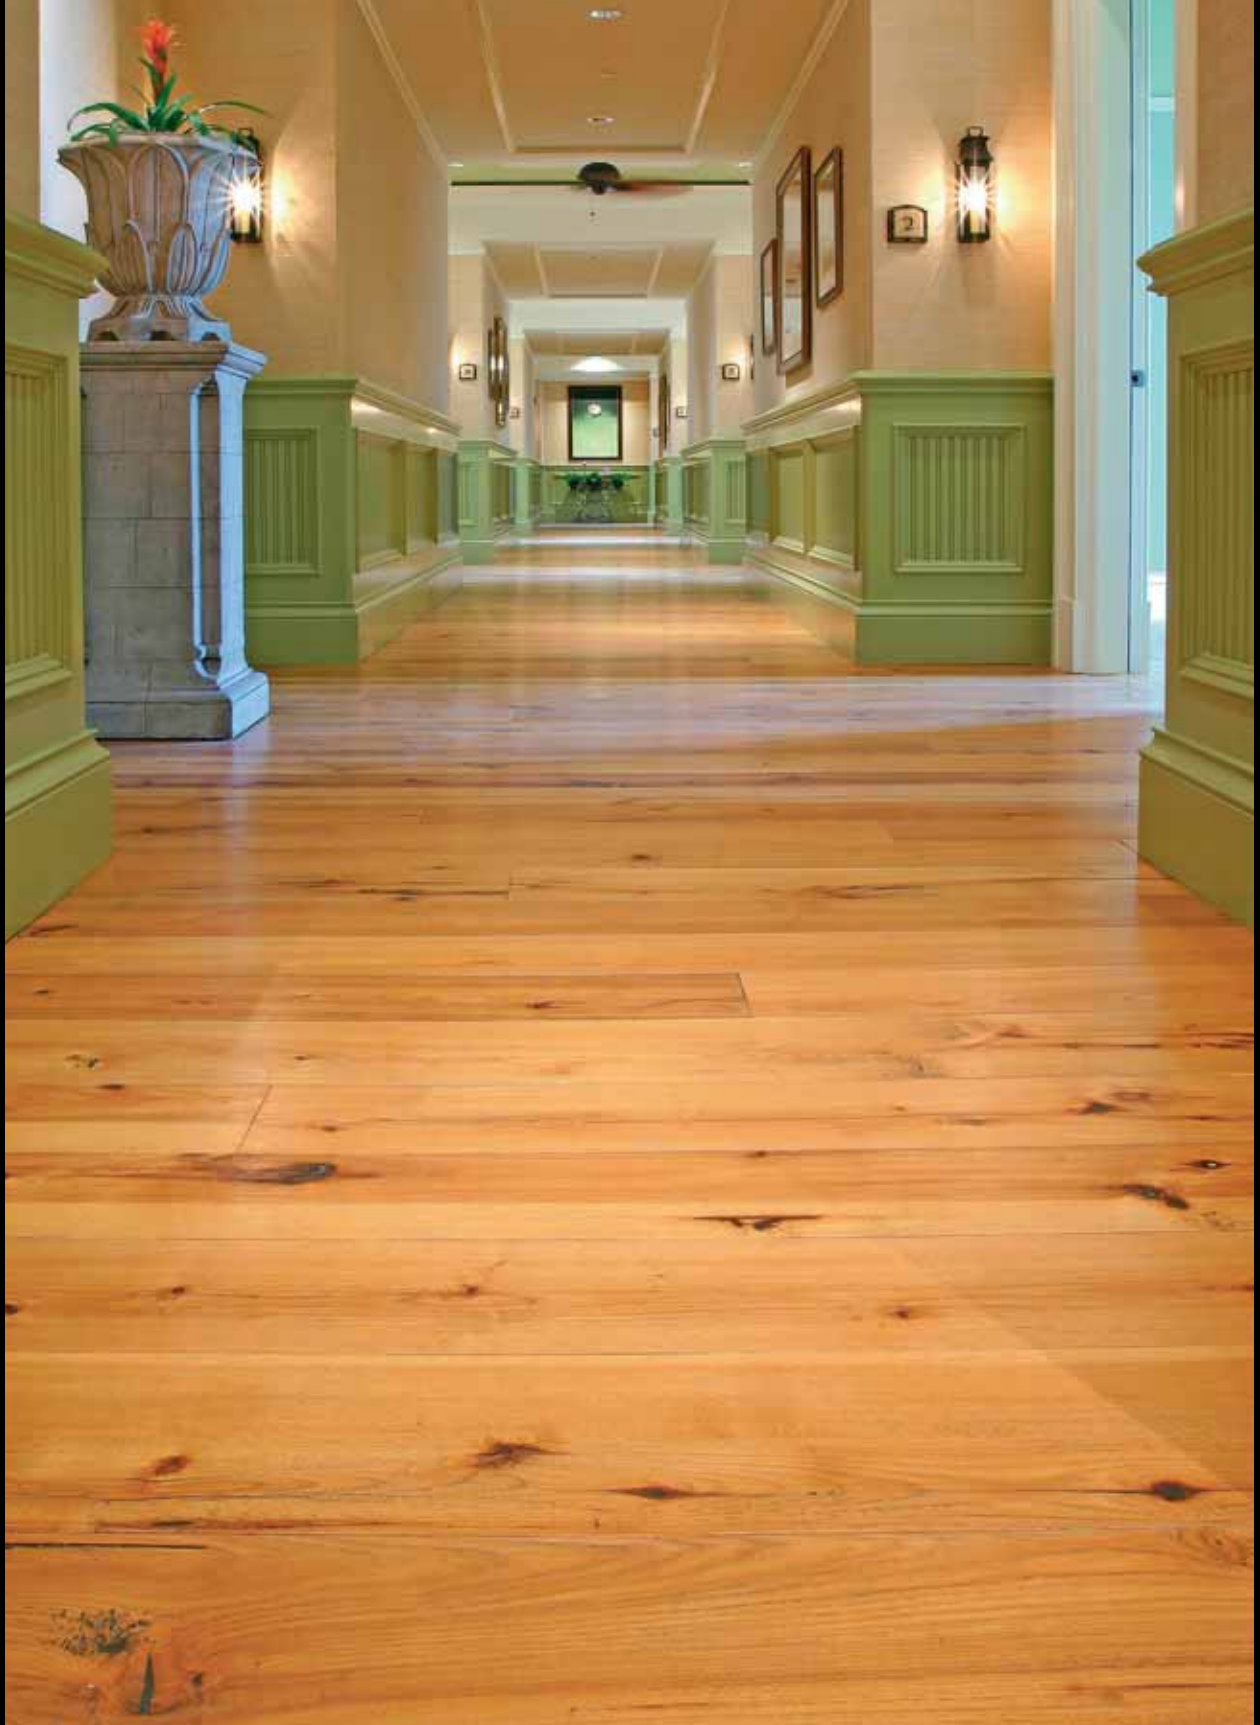

## Parquet Production

Patina Old World Flooring is a manufacturer of reproduction French parquet and rustic wide plank. Our handscraping technique originated during the Renaissance Era, and is used to create a surface where each individual board is unique. Offered in a variety of wood species and stain colors that complement today's interiors.

## Vintage Plank in Hickory

Vintage Plank in Teak

VintagePlankinRusticWalnut

Chevron

Basketweave

Versailles

Provence Plank

Staircase in Rustic Walnut